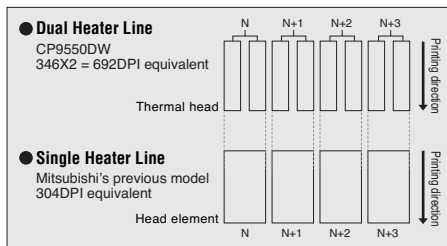

The CP9550DW can produce 4" x 6" up to 6" x 9", full colour, bleed to edge photographs in a matter of seconds, and benefits from a high capacity paper and ink roll which helps to keep costs low.

- **Dye Sublimation Technology**
- **High speed with USB 2.0**
- **4" x 6" up to 6" x 9" print sizes**
- **Windows & Mac compatible**

CP9550DW

Mitsubishi Adaptive thermal-head Management Engine

With optimised thermal head pulse control, a key technology for dye sublimation printers, and internal 16-bit processing, the unit delivers faithful reproduction, free of colour blur, for crystal clear definition down to the keenest detail. Lightning quick printing, at a mere 15 seconds* (L size), is yet another breakthrough.

* Top speed at fine mode, continuous printing of two copies or more.

Dual Line Technology: Smoother and Sharper Picture Quality

Equipped with Newly Developed Dual Line Heads

"Dual line heads" are newly adopted on this printer to improve head resolution. This results in stunning images, with even greater detail and texture.

SPECIFICATIONS

Model	CP9550DW	
Paper size capacity	3.5" x 5"	680 sheet
	4" x 6"	600 sheet
	5" x 7"	350 sheet
	6" x 8"	270 sheet
	6" x 9"	270 sheet
Head Resolution	346 DPI	
Print Time**	3.5" x 5"	approx. 15 sec.
	4" x 6"	approx. 16 sec.
	5" x 7"	approx. 25 sec.
	6" x 8"	approx. 29 sec.
	6" x 9"	approx. 30 sec.
Interface	USB2.0 (High Speed)	
Dimensions (mm)	300(W) x 365(D) x 325(H) (11.8 x 14.3 x 12.8")	
Weight (printer)	17kg	
Power Supply	120V AC 50/60Hz, 220-240V AC 50/60Hz	
Power Consumption	2.9A (120V AC 50/60Hz), 1.6A (220-240V AC 50/60Hz) during printing	
	0.4A (120V AC 50/60Hz), 0.3A (220-240V AC 50/60Hz) when not printing	
Driver Software	Windows® XP/2000/ME/98 Macintosh OS 10.3.3 (Only Web download available)	