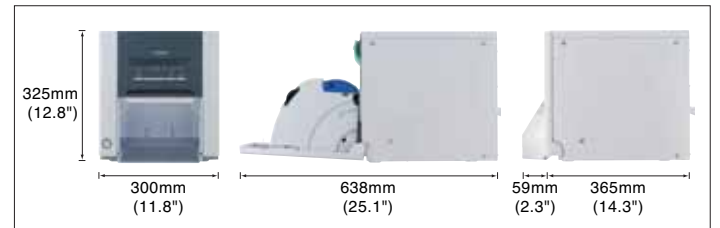

DIMENSIONS

SPECIAL PAPER (Options)

Model	Print per roll	Image size
CK9035	680	3.5" x 5"
CK9046	600	4" x 6"
CK9057	350	5" x 7"
CK9069	270	6" x 9" (also 6" x 8")
CK9046PST	600(Postcard)	4" x 6"

MITSUBISHI ELECTRIC EUROPE

New publication, effective November 2007 Specifications subject to change without notice.

Mitsubishi Electric Europe B.V. Visual Information Systems Division, Travellers Lane, Hatfield, Herts AL10 8XB
Tel: 01707 278684 Fax: 01707 278541 www.mitsubishielectric.co.uk/vis email: printer.info@meuk.mee.com