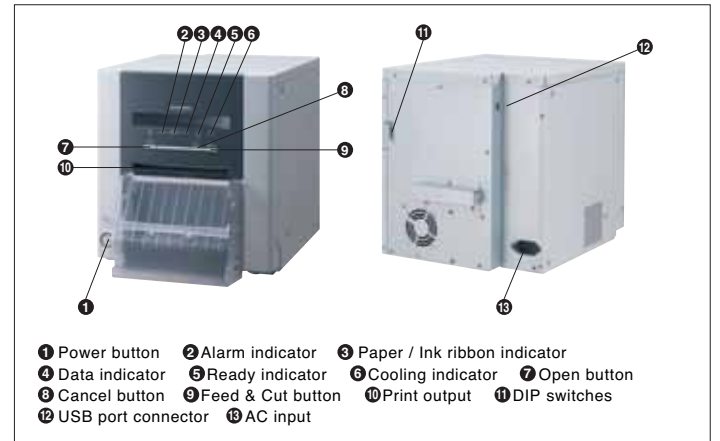

CP9550DW

Mitsubishi Adaptive thermal-head Management Engine

With optimised thermal head pulse control, a key technology for dye sublimation printers, and internal 16-bit processing, the unit delivers faithful reproduction, free of colour blur, for crystal clear definition down to the keenest detail. Lightning quick printing, at a mere 15 seconds* (L size), is yet another breakthrough.

* Top speed at fine mode, continuous printing of two copies or more.

Dual Line Technology: Smoother and Sharper Picture Quality

Equipped with Newly Developed Dual Line Heads

"Dual line heads" are newly adopted on this printer to improve head resolution. This results in stunning images, with even greater detail and texture.

SPECIFICATIONS

Model	CP9550DW	
Paper size capacity	3.5" x 5"	680 sheet
	4" x 6"	600 sheet
	5" x 7"	350 sheet
	6" x 8"	270 sheet
	6" x 9"	270 sheet
Head Resolution	346 DPI	
Print Time**	3.5" x 5"	approx. 15 sec.
	4" x 6"	approx. 16 sec.
	5" x 7"	approx. 25 sec.
	6" x 8"	approx. 29 sec.
	6" x 9"	approx. 30 sec.
Interface	USB2.0 (High Speed)	
Dimensions (mm)	300(W) x 365(D) x 325(H) (11.8 x 14.3 x 12.8")	
Weight (printer)	17kg	
Power Supply	120V AC 50/60Hz, 220-240V AC 50/60Hz	
Power Consumption	2.9A (120V AC 50/60Hz), 1.6A (220-240V AC 50/60Hz) during printing	
	0.4A (120V AC 50/60Hz), 0.3A (220-240V AC 50/60Hz) when not printing	
Driver Software	Windows® XP/2000/ME/98 Macintosh OS 10.3.3 (Only Web download available)	

* Top speed at fine mode, continuous printing of two copies or more.

** Without data transfer time. (Fine mode)

Windows® is a registered trademark of Microsoft Corporation in the U.S.A and other countries. Macintosh is a trademark of Apple Computer, Inc.

Large Capacity Roll Paper to Reduce Running Costs

Large Capacity Roll Paper, Increasing Printing Output